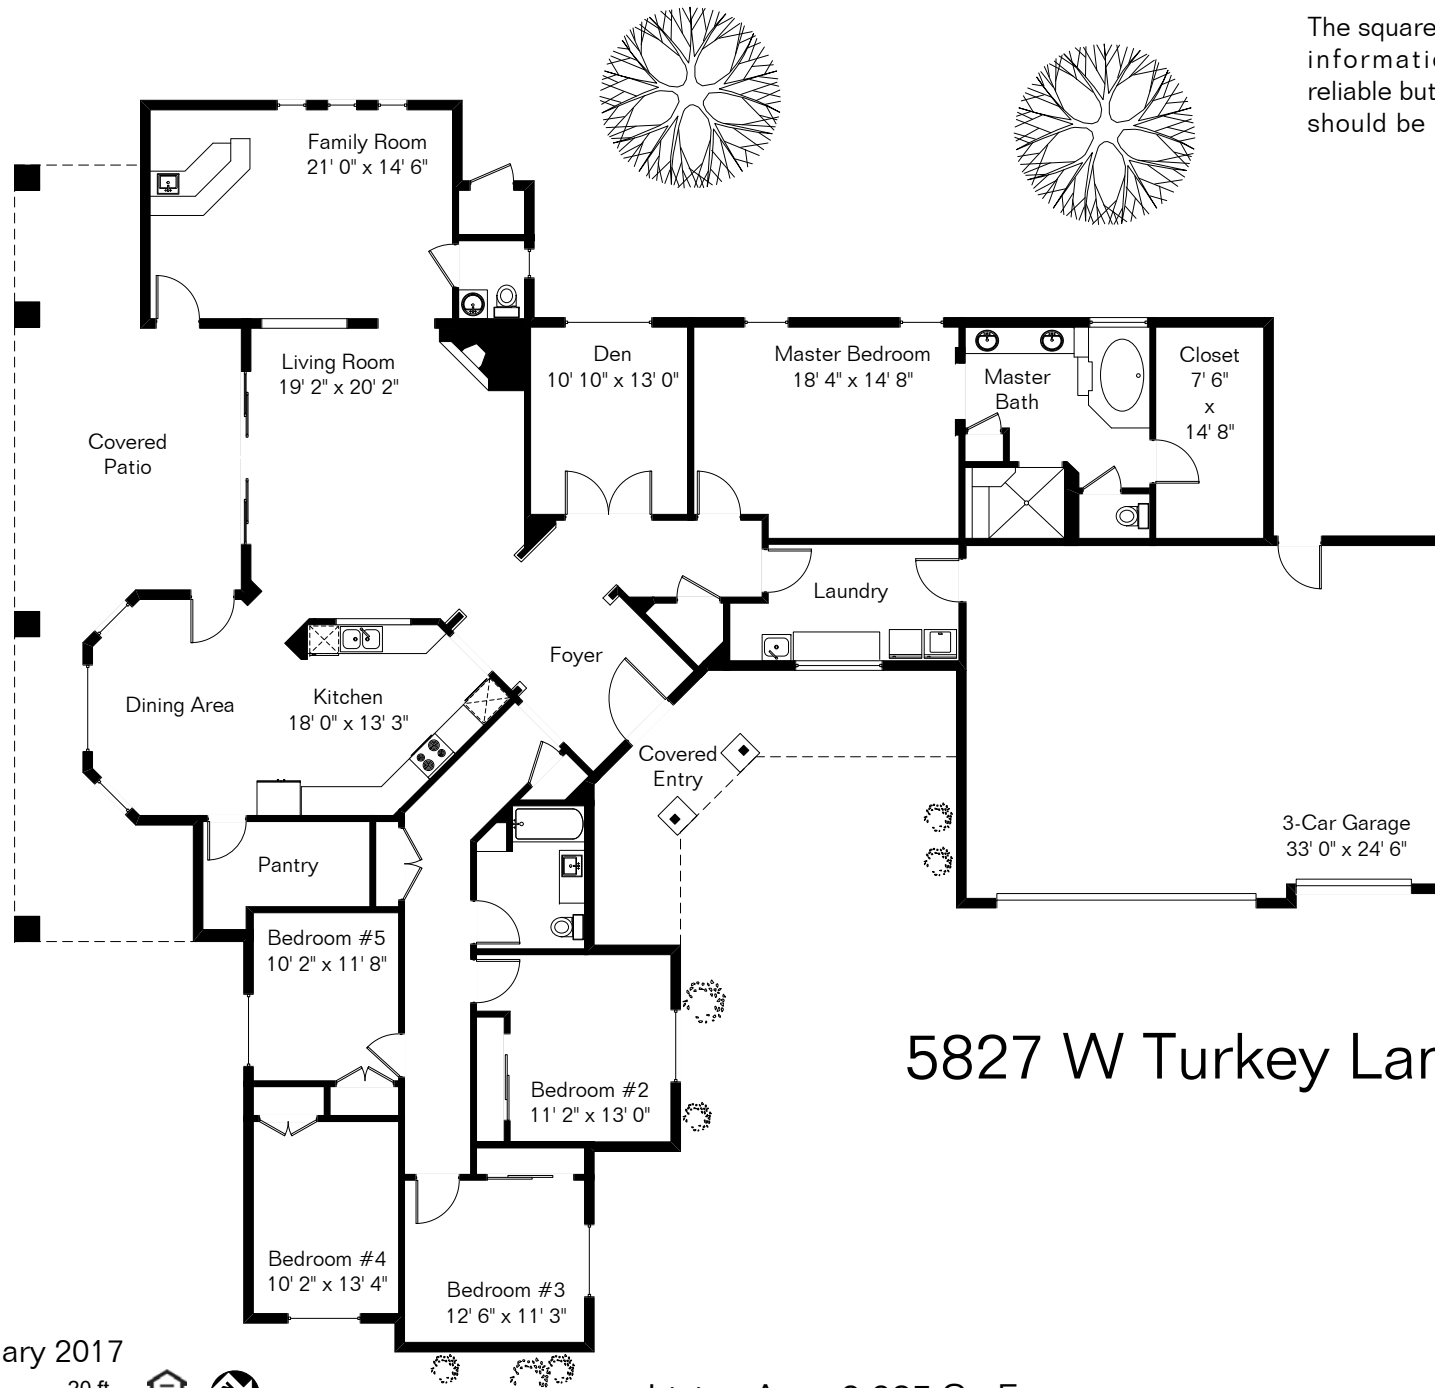

The square footages and room size information are deemed to be reliable but are not guaranteed and should be independently verified.

5827 W Turkey Lane

Site Visit February 2017

0 ft. 6 ft. 10 ft. 20 ft.

Copyright 2017 Floor Plans First! LLC  
All Rights Reserved.

Living Area 3,385 Sq Ft  
Garage 856 Sq Ft

[www.FloorPlansFirst.com](http://www.FloorPlansFirst.com)

Toll Free (877) 887-1500  
Voice (520) 881-1500  
Fax (520) 791-7701

Floor Plans First!  
See the Floor Plan First!